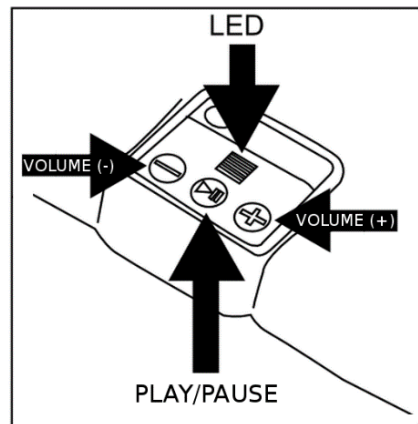

USER MANUAL

Charging the internal battery

Connect batteries to the charger socket and then plug the charger to the electricity outlet. Charging time is approximately 1 h.

Synchronisation with a phone

First connection - press PLAY/PAUSE for about 5 seconds – the lights will flash red and blue

Turn on Bluetooth and go to the telephone Bluetooth settings.

Choose the device when it appears on the list and wait until the status changes to “connected”.

Using the device

Phone call

PLAY/PAUSE	Briefly pressing	Answer/End the call
	Pressing and holding	Turn on/Turn off
	Pressing twice	Redial the last number called
VOLUME(-)	Briefly pressing	-
	Pressing and holding	Volume down
VOLUME(+)	Briefly pressing	-
	Pressing and holding	Volume up

Listen to music

PLAY/PAUSE	Briefly pressing	Play/Pause
	Pressing and holding	Turn on/Turn off
	Pressing twice	-
VOLUME(-)	Briefly pressing	Previous track
	Pressing and holding	Volume down
VOLUME(+)	Briefly pressing	Next track
	Pressing and holding	Volume up